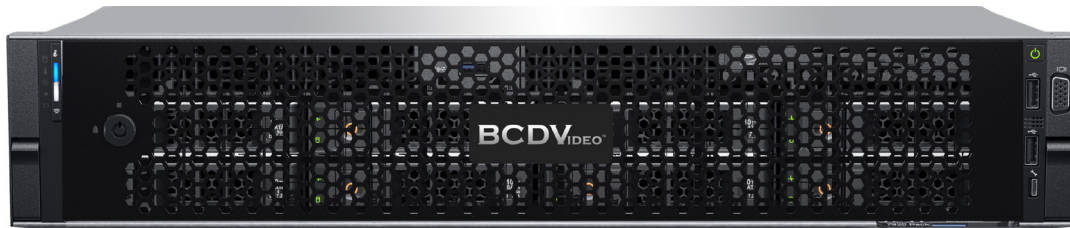

Price Matrix

2U 8-Bay Rackmount Video Analytics Server

BCD208-ARA-134-GPUR Common System Specifications					
Chassis	2U Rackmount				
Maximum Storage	72TB				
Hard Drive Bays	(8) 3.5" LFF Bays				
RAM	128GB				
Operating Systems Supported	Windows 10 Pro, Upgradable to Windows Server 2016				
Operating System Drive	(2) 512GB SSD				
Network Ports	(4) 1GbE, (1) Mgmt ; Optional (2) 10GbE LAN ports				
RAID Level Supported	RAID 1,5,6,10				
Power Supply	(2) 1600W (100-240VAC)				
Warranty	5-Year Global Next Business Day, Keep Your Hard Drive				
Product	Raw Storage	Processor	Graphics	Archive Drive	MSRP (USD)
BCD208-ARA-134-GPUR-24T-8	24TB	(1) Intel Xeon Gold 6134	GPU Ready	(3) 8TB DUAL PORT SAS	\$ 20,114.00
BCD208-ARA-134-GPUR-32T-8	32TB	(1) Intel Xeon Gold 6134	GPU Ready	(4) 8TB DUAL PORT SAS	\$ 21,167.00
BCD208-ARA-134-GPUR-40T-8	40TB	(1) Intel Xeon Gold 6134	GPU Ready	(5) 8TB DUAL PORT SAS	\$ 22,219.00
BCD208-ARA-134-GPUR-48T-8	48TB	(1) Intel Xeon Gold 6134	GPU Ready	(6) 8TB DUAL PORT SAS	\$ 23,272.00