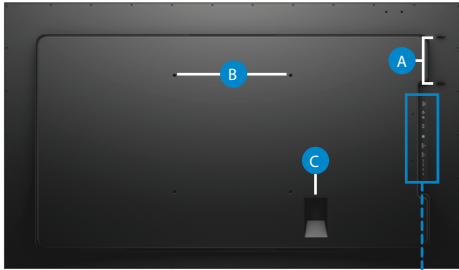

Back view

- A Wire saddle hole
- B VESA mounting holes (400 mm x 400 mm)
- C AC power connector

Connectivity

- D RS232 connector
- E Audio line-out
- F Audio line-in
- G VGA
- H DisplayPort
- I HDMI (MHL)
- J USB downstream** (power charging port)
- K USB downstream
- L USB upstream