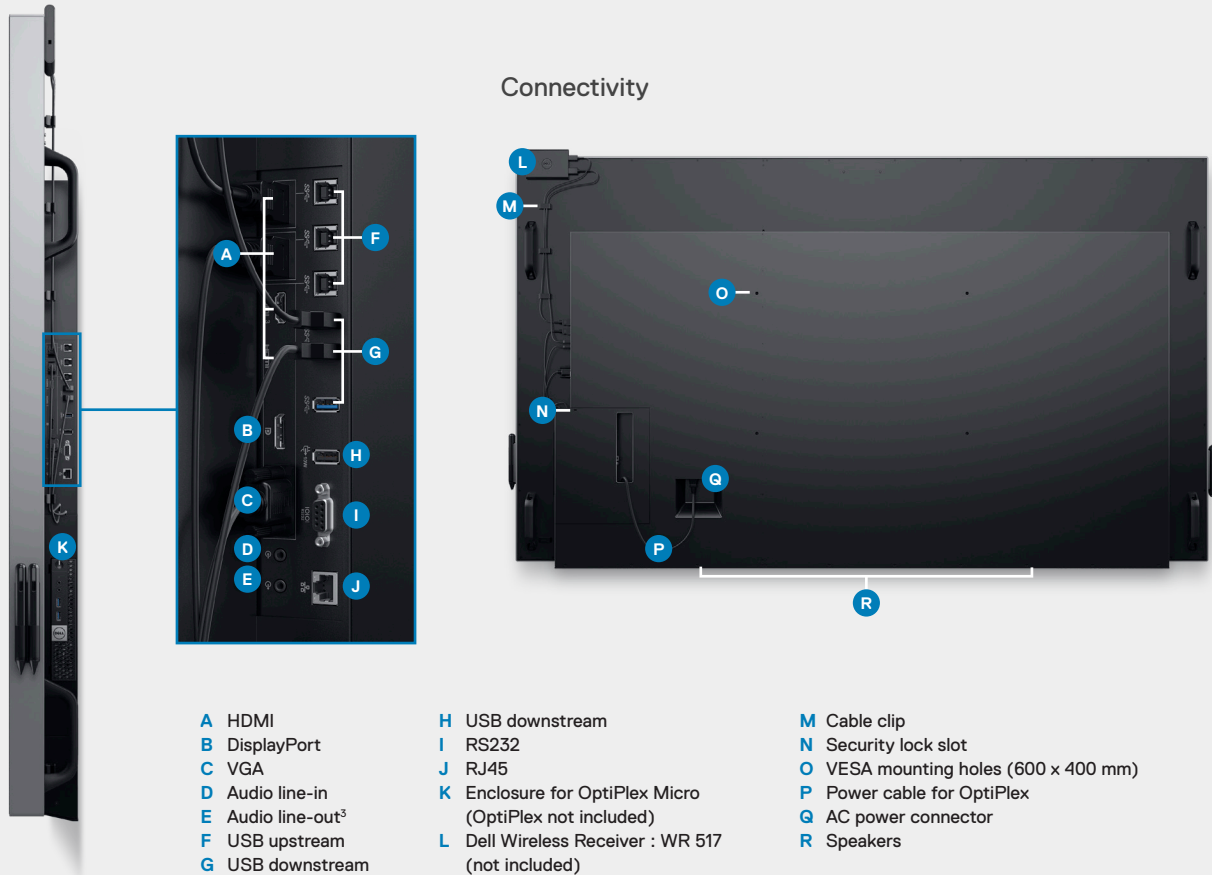

What's in the box?

Components

- Monitor
- 1 x Remote control
- 3 x Wire saddle
- 2 x Styluses with 2 mm pen tips
- 1 x Stylus holder
- 1 x remote holder

Software

- DisplayNote™ license key to support 4 connecting devices
- FlatFrog™ Whiteboard software

Cables

- 1 x Power (varies by countries)
- 1 x DP - DP
- 1 x HDMI-HDMI
- 1 x VGA
- 1 x USB upstream (enables the USB ports on the monitor)
- 1 x Power for OptiPlex

Documentation

- Quick Setup Guide
- Drivers and documentation media
- Safety and regulatory information

Adjustability and connectivity

DELL 86 INTERACTIVE TOUCH MONITOR | C8618QT

* Dell monitors are #1 worldwide for 4 consecutive years (2013 to 2016)! Source: IDC Worldwide PC Monitor Tracker (4Q16).

1 Advanced Exchange Service: Replacement part/unit dispatched, if needed, following completion of phone/online diagnosis. Fee charged for failure to return defective unit. Availability varies. Other conditions apply.