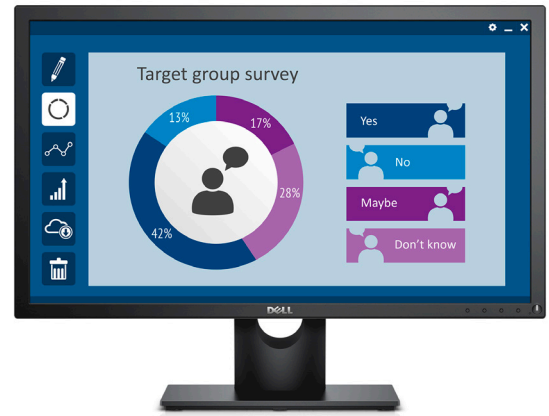

Dell 24 Monitor E2417H

Enjoy essential productivity-boosting features plus ultra-wide viewing with this affordable 23.8" monitor

Essential features at a great value

Discover the monitor features you need for everyday office productivity.

- Get consistent colors across an ultra-wide viewing angle on a 23.8" Full HD screen.
- Optimize eye comfort with a flicker-free screen and ComfortView feature which minimizes blue light emission.
- Enjoy easy compatibility with both legacy and future-ready PCs via VGA and DisplayPort connectivity.
- Configure your monitor easily with flexible Dell mounts and stands — great for evolving requirements.

Thank you
for making
Dell Monitors

#1
worldwide*

Easily tilt the panel to your preferred viewing position to work the way you like.

Connectivity Image enlarged and cropped to show detail

- A Power cable connector
- B DisplayPort
- C VGA
- D Sound bar mounting slots

Dell 24 Monitor | E2417H

Display

Model number	E2417H
Viewable image size (diagonal)	60.47 cm (23.8 inches)
Active display area	
Horizontal	527.04 mm (20.75 inches)
Vertical	296.46 mm (11.67 inches)
Maximum resolution	Full HD 1920 x 1080 at 60 Hz
Aspect ratio	16:9
Pixel pitch	0.275 mm x 0.275 mm
Brightness (typical)	250 cd/m ²
Color gamut (typical)	87% ⁴ (CIE1976)
Color depth	16.7 million colors
Contrast ratio (typical)	1,000:1
Viewing angle (typical) (vertical/horizontal)	178°/178°
Response time (typical)	8 ms gray-to-gray
Panel technology	In-plane switching, anti-glare
Backlight	LED
Dell soundbar (optional)	AC511 (USB-powered via PC)