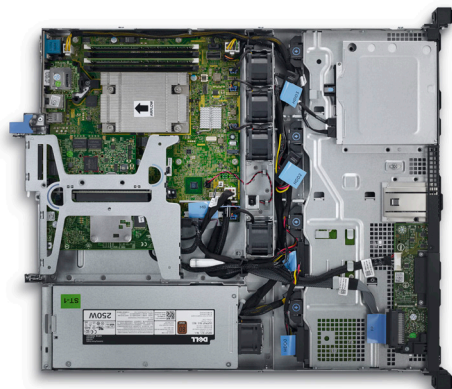

CERTIFIED | PURPOSE BUILT | GUARANTEED

SYSTEM	
Processor(s)	(1) Intel® Xeon® E3-1200 v6 Series Processor
Processor Passmark	Intel® Xeon® E3-1230 v6: 9,947 Intel® Xeon® E3-1270 v6: 11,115
Operating Systems Supported	Windows 10 Pro; Upgradable to: Windows Server 2016
Manufacturer	BCDVideo
Memory	Up to 64GB (4 x DDR4 DIMMs RAM)
Maximum Storage	42TB
Video Outputs	(1) VGA
Networking	(2) 1GbE; Optional (2) 10GbE SFP+ ports
USB(s)	Rear (2) USB 3.0, Front (2) USB 2.0, Internal (1) USB 3.0
RAID	0,1,10
RAID Controller	Embedded SATA
Expansion Slots	Up to (2) PCIe slots
Remote Management	iDRAC Basic
Warranty	5-Year, On-site, NBD, Keep Your Hard Drive Warranty
MECHANICAL	
Form Factor	1U Rackmount
Rack Support	Sliding Rack Rail with Cable Management Arm
Hard Drive Bays	(4) 3.5" Bays - LFF Hot Plug
Hard Drives Supported	SSD, SATA
Power Supply(s)	(1) 250W | 100-240VAC
Operating Temperature	(Min) 50°F - (Max) 95° F [(Min) 10°C - (Max) 35° C]
Operating Humidity	5 ~ 90% (non-condensing)
Dimensions (WxDxH)	17.09" (434.0mm) x 19.5" (495mm)-w/o ear x 1.67" (42.8mm)
Max. Weight	20.96 lbs. (10.6kg)
Regulatory	IEC 60950-1, European Norm EN 60950-1, CISPR 22/CISPR 24, EN55022/55024

FOR MORE INFORMATION: bcdvideo.com | sales@bcdvideo.com | +1.847.205.1922 **TECH SUPPORT:** support@bcdvideo.com | +1.844.462.2384

Copyright © 2018, BCDVideo. All rights reserved. This document is provided for information purposes only. The contents are subject to change without notice.