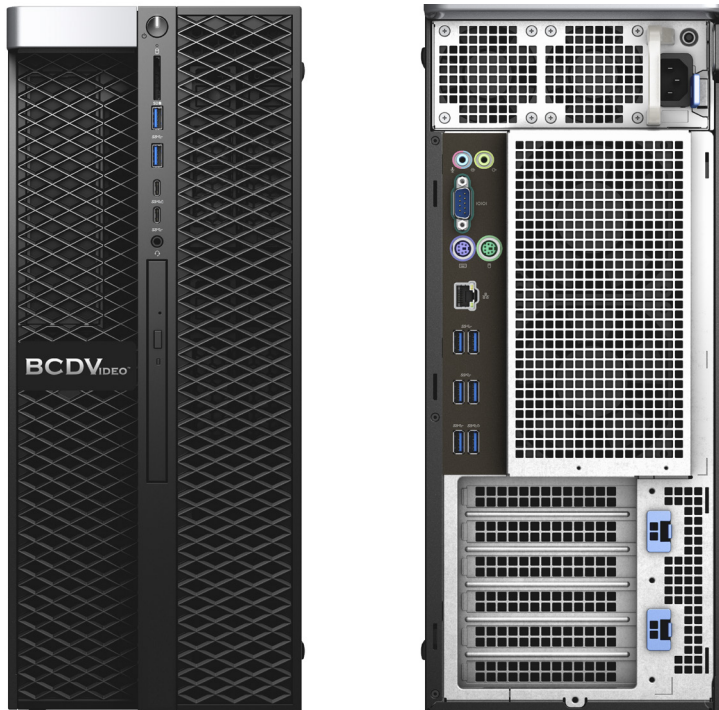

High Performance for the Most Demanding Applications

The BCDT05-GW enterprise video workstation grows with your ideas no matter where they take you. Its chassis combines a versatile design with outstanding storage scalability. Enable powerful graphics with NVIDIA® GeForce® GTX and Quadro® professional-grade discreet graphics cards.

Paired with the latest Intel® Core™ X-Series or Xeon® W Processors, these video workstations meet the needs of even the most demanding projects. Up to 128GB of DDR4 ECC RAM provides system reliability and stability, while a 950W power supply guarantees you have the resources to scale to the requirements of any project.

Back

KEY FEATURES

- Intel® Core™ X Series and Xeon® W Processors
- Dedicated OS Solid State Drive
- Up to 128GB of DDR4 ECC RAM
- Operating System: Windows 10 Pro

 Up to (2) Dual Slot NVIDIA GPUs

 950W Power Supply