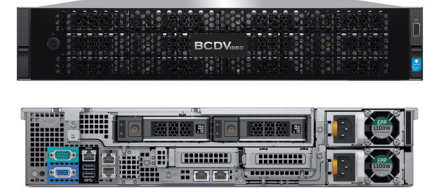

Price Matrix

BCD214-MVRE Common System Specifications	
Chassis/Form Factor	2U Rackmount 14 Bay Milestone Appliance
Processor	Xeon Silver 4110
Hard Drive Bays	(14) 3.5" LFF Bays
RAM	16GB (2x 8GB)
Operating Systems Supported	Windows Server 2016 DG Server 2012 R2
Operating System Drive	(2) 240GB M.2 SSD
Network Ports	(4) 1GbE, (2) Mgmt ; Optional (2) 10GbE LAN ports
Graphics	Matrox G200 - VGA
RAID Level Supported	RAID 1,5,6,10
Power Supply	(2) 1100W (100-240VAC)
Warranty	5 Year Global Next Business Day, Keep Your Hard Drive

Product	Raw Storage	Live Video Drives	Total Video Bandwidth I/O	Archive Drive	MSRP (USD)
BCD214-MVRE-120	440GB	NA	NA	NA	$ 9,002.00
BCD214-MVRE-2L6-24T-8	24TB	(2) 600GB 10K SAS	200 Mbit/s	(3) 8TB Dual Port SAS	$ 12,915.00
BCD214-MVRE-2L6-30T-10	30TB	(2) 600GB 10K SAS	200 Mbit/s	(3) 10TB Dual Port SAS	$ 13,756.00
BCD214-MVRE-2L6-32T-8	32TB	(2) 600GB 10K SAS	200 Mbit/s	(4) 8TB Dual Port SAS	$ 13,890.00
BCD214-MVRE-2L6-40T-10	40TB	(2) 600GB 10K SAS	200 Mbit/s	(4) 10TB Dual Port SAS	$ 15,012.00
BCD214-MVRE-2L6-40T-8	40TB	(2) 600GB 10K SAS	200 Mbit/s	(5) 8TB Dual Port SAS	$ 14,866.00
BCD214-MVRE-2L6-48T-8	48TB	(2) 600GB 10K SAS	200 Mbit/s	(6) 8TB Dual Port SAS	$ 15,841.00
BCD214-MVRE-2L6-50T-10	50TB	(2) 600GB 10K SAS	200 Mbit/s	(5) 10TB Dual Port SAS	$ 16,268.00
BCD214-MVRE-2L6-60T-10	60TB	(2) 600GB 10K SAS	200 Mbit/s	(6) 10TB Dual Port SAS	$ 17,524.00
BCD214-MVRE-2L6P-24T-8	24TB	(2) 600GB 15K SAS	300 Mbit/s	(3) 8TB Dual Port SAS	$ 13,539.00
BCD214-MVRE-2L6P-30T-10	30TB	(2) 600GB 15K SAS	300 Mbit/s	(3) 10TB Dual Port SAS	$ 14,380.00
BCD214-MVRE-2L6P-32T-8	32TB	(2) 600GB 15K SAS	300 Mbit/s	(4) 32TB Dual Port SAS	$ 14,515.00
BCD214-MVRE-2L6P-40T-10	40TB	(2) 600GB 15K SAS	300 Mbit/s	(4) 10TB Dual Port SAS	$ 15,637.00
BCD214-MVRE-2L6P-40T-8	40TB	(2) 600GB 15K SAS	300 Mbit/s	(5) 8TB Dual Port SAS	$ 15,490.00
BCD214-MVRE-2L6P-48T-8	48TB	(2) 600GB 15K SAS	300 Mbit/s	(6) 8TB Dual Port SAS	$ 16,466.00
BCD214-MVRE-2L6P-50T-10	50TB	(2) 600GB 15K SAS	300 Mbit/s	(5) 10TB Dual Port SAS	$ 16,893.00
BCD214-MVRE-2L6P-60T-10	60TB	(2) 600GB 15K SAS	300 Mbit/s	(6) 10TB Dual Port SAS	$ 18,149.00