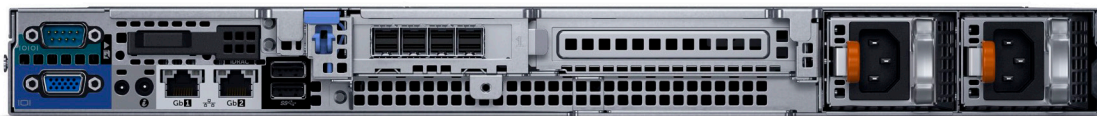

Price Matrix

BCD104-MVRE Common System Specifications					
Chassis/Form Factor	1U Rackmount 4 Bay Milestone Appliance				
Processor	Xeon E3-1270V6				
Hard Drive Bays	(4) 3.5" LFF Bays				
RAM	16GB				
Operating Systems Supported	Windows Server 2016				
Operating System Drive	(2) 200GB SSD				
Network Ports	(2) 1GbE, (1) Mgmt; Optional (2) 10GbE LAN ports				
Graphics	Matrox G200 - VGA				
RAID Level Supported	OS RAID1, Data RAID 1,5,6,10				
Power Supply	(2) 350W (100-240VAC)				
Warranty	5 Year Global Next Business Day, Keep Your Hard Drive				
Product	Raw Storage	Live Video Drives	Total Video Bandwidth I/O	Archive Drives	MSRP (USD)
BCD104-MVRE-170-D120SSD	400GB	NA	NA	NA	\$ 7,870
BCD104-MVRE-170-24T-8	24TB	NA	102 Mbit/s	(3) 8TB Dual Port SAS	\$ 11,221
BCD104-MVRE-170-32T-8	32TB	NA	136 Mbit/s 106 Mbit/s	(4) 8TB Dual Port SAS	\$ 12,246
BCD104-MVRE-170-30T-10	30TB	NA	102 Mbit/s	(3) 10TB Dual Port SAS	\$ 12,105
BCD104-MVRE-170-36T-12	36TB	NA	102 Mbit/s	(3) 12TB Dual Port SAS	\$ 13,028
BCD104-MVRE-170-40T-10	40TB	NA	136 Mbit/s 106 Mbit/s	(4) 10TB Dual Port SAS	\$ 13,426
BCD104-MVRE-170-48T-12	48TB	NA	136 Mbit/s 106 Mbit/s	(4) 12TB Dual Port SAS	\$ 14,656