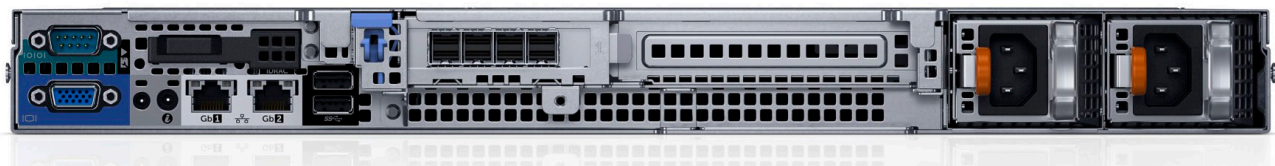

Price Matrix

BCD104-MVRP Common System Specifications					
Chassis/Form Factor	1U Rackmount 4 Bay Milestone Appliance				
Processor	Xeon E3-1270V6				
Hard Drive Bays	(4) 3.5" LFF Bays				
RAM	16GB				
Operating Systems Supported	Windows 10 Pro				
Operating System Drive	(2) 120GB SSD				
Network Ports	(2) 1GbE, (1) Mgmt				
Graphics	Matrox G200 - VGA				
RAID Level Supported	OS RAID1, Data RAID 0,1,5,6,10				
Power Supply	(2) 350W (100-240VAC)				
Warranty	5 Year Global Next Business Day, Keep Your Hard Drive				
Product	Raw Storage	Live Video Drives	Total Video Bandwidth I/O	Archive Drives	MSRP (USD)
BCD104-MVRP-170-D120SSD	240GB	NA	NA	NA	$ 7,400
BCD104-MVRP-170-6T-2	6TB	NA	102 Mbit/s	(3) 2TB Video Grade Drives	$ 7,989
BCD104-MVRP-170-12T-4	12TB	NA	102 Mbit/s	(3) 4TB Video Grade Drives	$ 8,161
BCD104-MVRP-170-18T-6	18TB	NA	102 Mbit/s	(3) 6TB Video Grade Drives	$ 9,090
BCD104-MVRP-170-24T-8	24TB	NA	102 Mbit/s	(3) 8TB Video Grade Drives	$ 9,546
BCD104-MVRP-170-32T-8	32TB	NA	136 Mbit/s | 102 Mbit/s	(4) 8TB Video Grade Drives	$ 10,256
BCD104-MVRP-170-30T-10	30TB	NA	102 Mbit/s	(3) 10TB Video Grade Drives	$ 10,035
BCD104-MVRP-170-40T-10	40TB	NA	136 Mbit/s | 102 Mbit/s	(4) 10TB Video Grade Drives	$ 10,910

FOR MORE INFORMATION: bcdvideo.com | sales@bcdvideo.com | +1.847.205.1922 **TECH SUPPORT:** support@bcdvideo.com | +1.844.462.2384

Copyright © 2018, BCDVideo. All rights reserved. This document is provided for information purposes only. The contents are subject to change without notice.