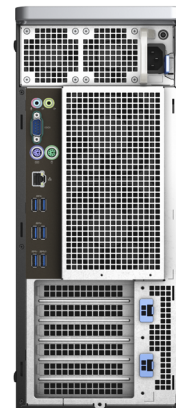

BCDT05-MVW Common System Specifications			
Chassis	Tower Workstation Milestone Appliance		
Processor	Xeon W-2145		
Hard Drive Bays	(1) 2.5" SFF Bay + (4) 3.5" LFF Bays		
RAM	16GB		
Operating Systems Supported	Windows 10 Pro		
Operating System Drive	256GB SSD		
Secondary Drive	1TB Video Grade Drive		
Network Ports	(2) 1GBe		
RAID Level Supported	JBOD		
Power Supply	(1) 950W (100-240VAC)		
Warranty	5 Year Global Onsite, Keep Your Hard Drive		
Product	GPU	Graphics Ports	MSRP (USD)
BCDT05-MVW-GTX1050TI	NVIDIA GTX 1050TI	(1) DVI, (1) DisplayPort, (2) HDMI	$ 6,892
BCDT05-MVW-GTX1050TI-D	(2) NVIDIA GTX 1050TI	(2) DVI, (2) DisplayPort, (4) HDMI	$ 7,260
BCDT05-MVW-GTX1060	NVIDIA GTX1060	(2) DVI, (1) DisplayPort, (1) HDMI	$ 7,202
BCDT05-MVW-GTX1060-D	(2) NVIDIA GTX 1060	(4) DVI, (2) DisplayPort, (2) HDMI	$ 7,881
BCDT05-MVW-GTX1070	NVIDIA GTX 1070	(2) DVI, (1) DisplayPort, (1) HDMI	$ 7,510
BCDT05-MVW-GTX1070-D	(2) NVIDIA GTX1070	(4) DVI, (2) DisplayPort, (2) HDMI	$ 8,497
BCDT05-MVW-GTX1080	NVIDIA GTX 1080	(2) DVI, (1) DisplayPort, (1) HDMI	$ 7,957
BCDT05-MVW-GTX1080-D	(2) NVIDIA GTX 1080	(4) DVI, (2) DisplayPort, (2) HDMI	$ 9,392
BCDT05-MVW-P1000	NVIDIA P1000	(4) Mini-DisplayPort	$ 7,352
BCDT05-MVW-P1000-D	(2) NVIDIA P1000	(8) Mini-DisplayPort	$ 8,181
BCDT05-MVW-P2000	NVIDIA P2000	(4) DisplayPort	$ 7,628
BCDT05-MVW-P2000-D	(2) NVIDIA P2000	(8) DisplayPort	$ 8,734
BCDT05-MVW-P4000	NVIDIA P4000	(4) DisplayPort	$ 8,702
BCDT05-MVW-P4000-D	(2) NVIDIA P4000	(8) DisplayPort	$ 10,881

FOR MORE INFORMATION: bcdvideo.com | sales@bcdvideo.com | +1.847.205.1922 **TECH SUPPORT:** support@bcdvideo.com | +1.844.462.2384

Copyright © 2018, BCDVideo. All rights reserved. This document is provided for information purposes only. The contents are subject to change without notice.