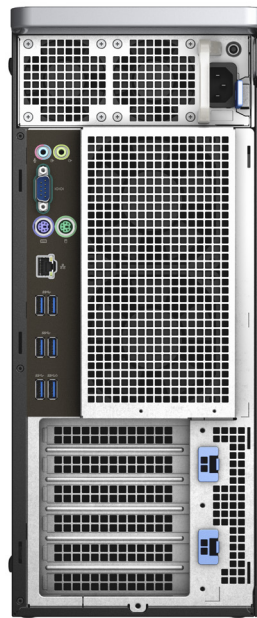

BCDT05-GW-I7-7820X Common System Specifications			
Chassis	Tower Workstation		
Processor	Intel® Core® i7-7820X		
Hard Drive Bays	(1) 2.5" SFF Bay + (4) 3.5" LFF Bays		
RAM	16GB		
Operating Systems Supported	Windows 10 Pro		
Operating System Drive	256GB SSD		
Secondary Drive	N/A		
Network Ports	(2) 1GbE		
RAID Level Supported	JBOD		
Power Supply	(1) 950W (100-240VAC)		
Warranty	5-Year, On-site, NBD, Keep Your Hard Drive Warranty		
Product	GPU	Graphics Ports	MSRP (USD)
BCDT05-I7-7820X-GTX1060	NVIDIA GTX1060	(2) DVI, (1) DisplayPort, (1) HDMI	$ 4,493.00
BCDT05-I7-7820X-GTX1060-D	(2) NVIDIA GTX 1060	(4) DVI, (2) DisplayPort, (2) HDMI	$ 5,181.00
BCDT05-I7-7820X-GTX1070	NVIDIA GTX 1070	(2) DVI, (1) DisplayPort, (1) HDMI	$ 4,805.00
BCDT05-I7-7820X-GTX1070-D	(2) NVIDIA GTX1070	(4) DVI, (2) DisplayPort, (2) HDMI	$ 5,805.00
BCDT05-I7-7820X-GTX1080	NVIDIA GTX 1080	(2) DVI, (1) DisplayPort, (1) HDMI	$ 5,139.00
BCDT05-I7-7820X-GTX1080-D	(2) NVIDIA GTX 1080	(4) DVI, (2) DisplayPort, (2) HDMI	$ 6,472.00