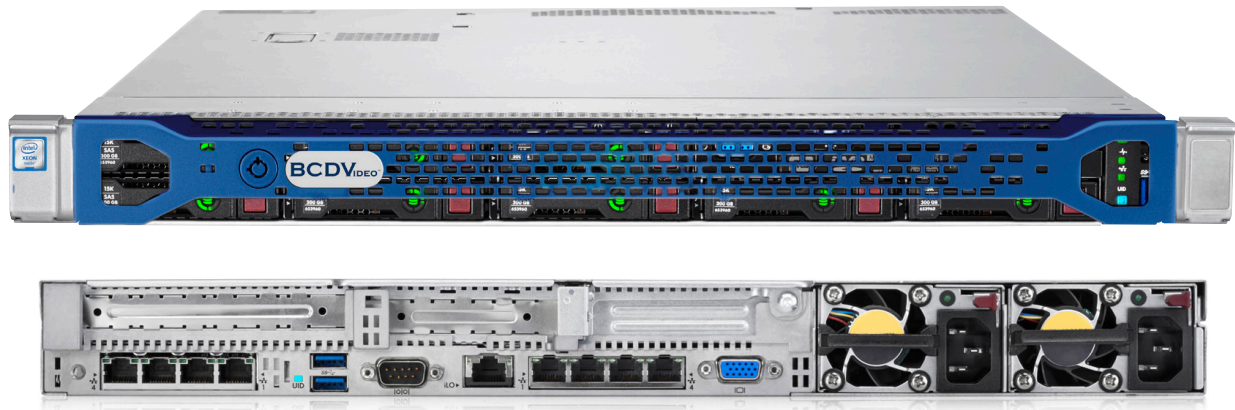

Price Matrix

1U 4-Bay Rackmount Video Recording Server

BCD-104-VRN Common System Specifications					
Chassis	1U Rackmount				
Processor	XEON E5-2620V4				
Hard Drive Bays	(4) 3.5" LFF Bays				
RAM	16GB				
Operating Systems Supported	Windows Server 2012 R2/2016				
Operating System Drives	Supports (2) 120GB M.2 SSD				
Network Ports	(4) 1GbE				
Graphics	Matrox G200 - VGA				
RAID Level Supported	RAID 1,5,6,10				
Power Supply	(2) 500W (100-240VAC)				
Warranty	3 Year Global Next Business Day Onsite				

Product	Description	Raw Storage	Usable Storage	Archive Drive	MSRP (USD)
BCD104-VRN-120-D240	4 BAY SERVER-420GB	420GB	NA	NA	$ 7,571
BCD104-VRN-120-24T-8	4 BAY SERVER- 24TB	24TB	14.6TB- RAID5/NA - RAID6	(3) 8TB DUAL PORT SAS	$ 12,468
BCD104-VRN-120-32T-8	4 BAY SERVER- 32TB	32TB	21.8TB - RAID5/14.6TB - RAID6	(4) 8TB DUAL PORT SAS	$ 13,939
BCD104-VRN-120-30T-10	4 BAY SERVER- 30TB	30TB	18.2TB - RAID5/NA - RAID6	(3) 10TB DUAL PORT SAS	$ 14,371
BCD104-VRN-120-40T-10	4 BAY SERVER- 40TB	40TB	27.3TB - RAID5/18.2TB - RAID6	(4) 10TB DUAL PORT SAS	$ 16,476

FOR MORE INFORMATION: bcdvideo.com | sales@bcdvideo.com | +1.847.205.1922   **TECH SUPPORT:** support@bcdvideo.com | +1.844.462.2384

Copyright © 2018, BCDVideo. All rights reserved. This document is provided for information purposes only. The contents are subject to change without notice.