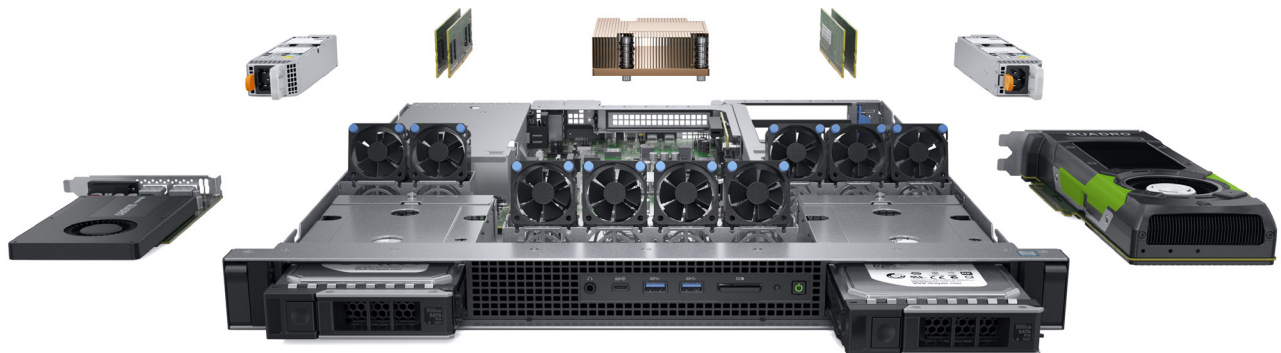

CERTIFIED | PURPOSE-BUILT | GUARANTEED

SYSTEM	
Processor(s)	Up to (1) Intel® Core® 8th Generation Processor
Processor Passmark	Intel® Core® i7-8700: 15,194
Operating Systems Supported	Windows 10 Pro
Memory	Up to 64GB RAM (4 x DDR4 DIMMs RAM)
Maximum Storage	Up to 28TB
Networking	(1) 1GbE, (1) 10GbE
USB(s)	Front: (2) USB 3.1 Type A (1) USB 3.1 Type C, Rear: (2) USB 3.1 Type C
Expansion Slots	(1) PCIe x16 full height slot or (2) PCIe x8 full height slots, (1) PCIe x4 full height, single width
Manufacturer	BCDVideo
Warranty	5-Year, On-site, NBD, Keep Your Hard Drive Warranty
MECHANICAL	
Form Factor	1U Rackmount Shallow Depth
Hard Drive Bays	(2) 3.5" LFF & (2) M.2 SSD
Hard Drives Supported	SSD & SATA
Power Supply(s)	(2) 550W Power Supply (100-240VAC)
Operating Temperature	(Min) 50°F - (Max) 95° F [(Min) 10°C - (Max) 35° C]
Operating Humidity	5 ~ 90% (non-condensing)
Dimensions (WxDxH)	18.98" x 23.19" x 1.68" (482mm x 589.1mm x 42.8mm)
Max. Weight	19.27 lbs. (8.74 kg)
Regulatory	IEC 60950-1, European Norm EN 60950-1, CISPR 22/CISPR 24, EN55022/55024

FOR MORE INFORMATION: bcdvideo.com | sales@bcdvideo.com | +1.847.205.1922 **TECH SUPPORT:** support@bcdvideo.com | +1.844.462.2384

Copyright © 2018, BCDVideo. All rights reserved. This document is provided for information purposes only. The contents are subject to change without notice.