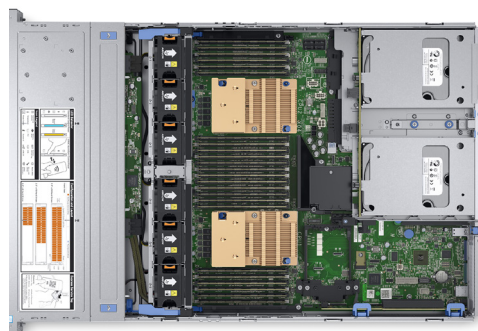

CERTIFIED | PURPOSE BUILT | GUARANTEED

SYSTEM	
Processor(s)	(2) Intel® Xeon® Scalable Processor Product Family
Processor Passmark	Dual Intel® Xeon® Silver 4116: 19,929
Virtualization	HC3 HyperCore
Maximum Storage (per Node)	Up to 100TB per 2U node
Node Storage Sizes	50TB, 100TB Node Options Available
Memory	128GB RAM
Video Outputs	(1) VGA
Networking	(4) 10GbE SFP+ ports, dual network switch backplane for high availability between nodes
USB(s)	Rear (2) USB 3.0, Front (2) USB 2.0, Internal (1) USB 3.0
Manufacturer	BCDVideo
Warranty	5-Year Software Upgrades & On-site, NBD, Keep Your Hard Drive Warranty
MECHANICAL	
Form Factor	2U Rackmount
Hard Drive Bays	(18) 3.5" Bays, (2) M.2 SSD Slots
Hard Drives	SSD, SAS
Power Supply(s)	(2) 1100W | 100-240VAC
Operating Temperature	(Min) 50°F - (Max) 95° F [(Min) 10°C - (Max) 35° C]
Operating Humidity	5 ~ 90% (non-condensing)
Dimensions (WxDxH)	17.1" (434mm) x 28.15" (646mm) x 3.4" (86.8mm)
Max. Weight	73 lbs. (33.1kg)
Regulatory	IEC 60950-1, European Norm EN 60950-1, CISPR 22/CISPR 24, EN55022/55024

FOR MORE INFORMATION: bcdvideo.com | sales@bcdvideo.com | +1.847.205.1922 **TECH SUPPORT:** support@bcdvideo.com | +1.844.462.2384

Copyright © 2018, BCDVideo. All rights reserved. This document is provided for information purposes only. The contents are subject to change without notice.